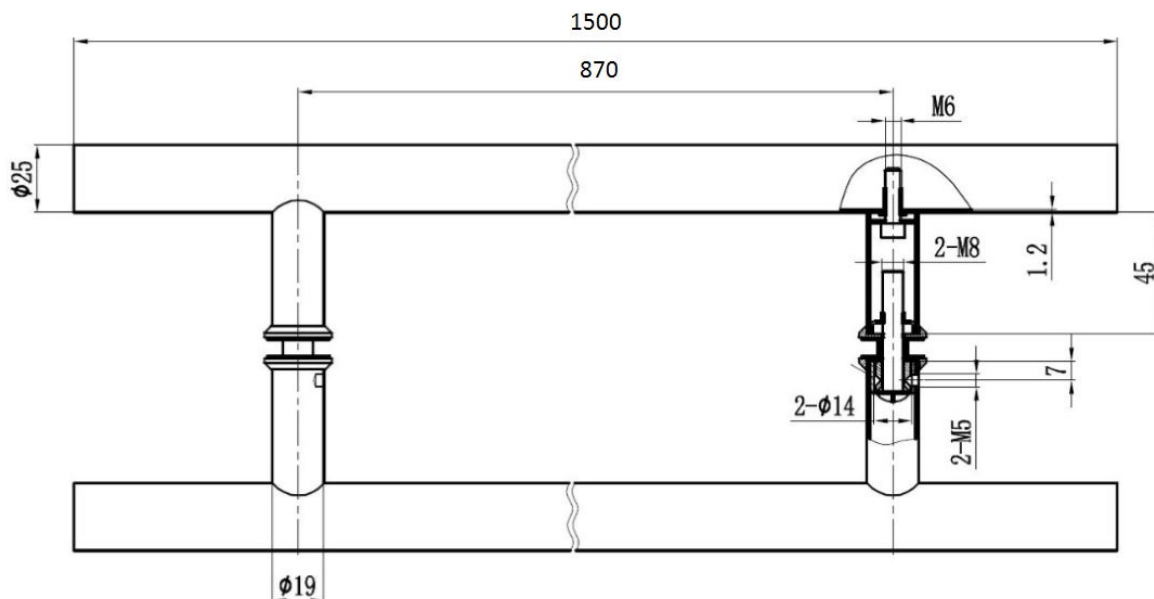

PRODUCT SHEET

Description:

Door Handle "Oder" SS304 Brushed, $\varnothing 25 \times 1500$ mm, cc 870mm, 8-12mm Glass Thickness, Bore: $\varnothing 12$ mm

Item number:

17.87.031-0

| Units | Box | Carton | HS Code | Barcode |
|-------|-----|--------|------------|---|
| Pair | 1 | 8 | 8302415000 |  5704866479721 |